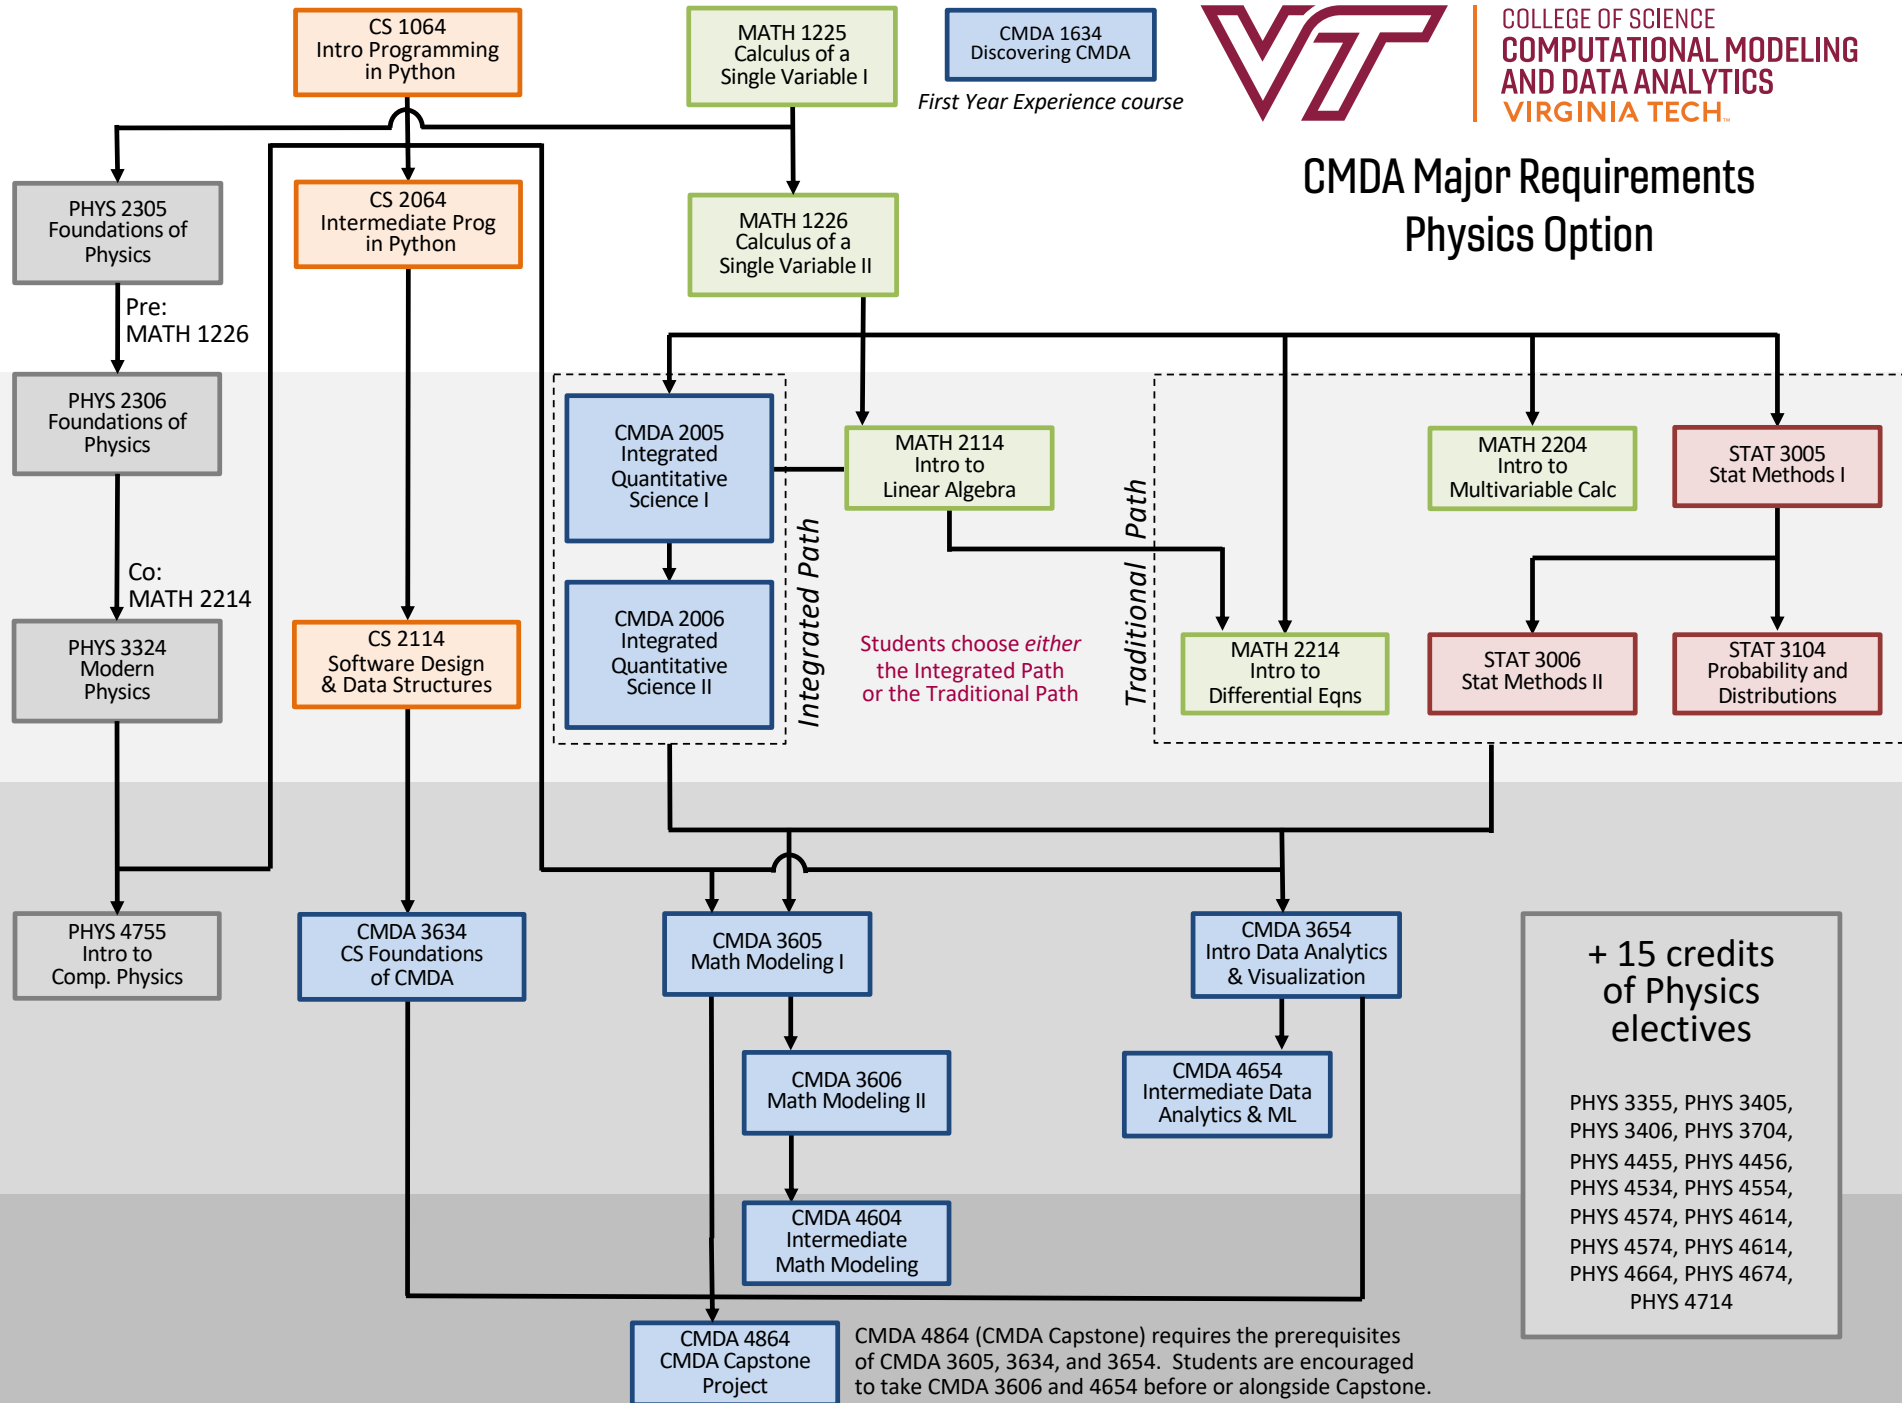

CMDA Major Requirements Physics Option

CMDA 4864 (CMDA Capstone) requires the prerequisites of CMDA 3605, 3634, and 3654. Students are encouraged to take CMDA 3606 and 4654 before or alongside Capstone.

+ 15 credits of Physics electives

PHYS 3355, PHYS 3405, PHYS 3406, PHYS 3704, PHYS 4455, PHYS 4456, PHYS 4534, PHYS 4554, PHYS 4574, PHYS 4614, PHYS 4574, PHYS 4614, PHYS 4664, PHYS 4674, PHYS 4714