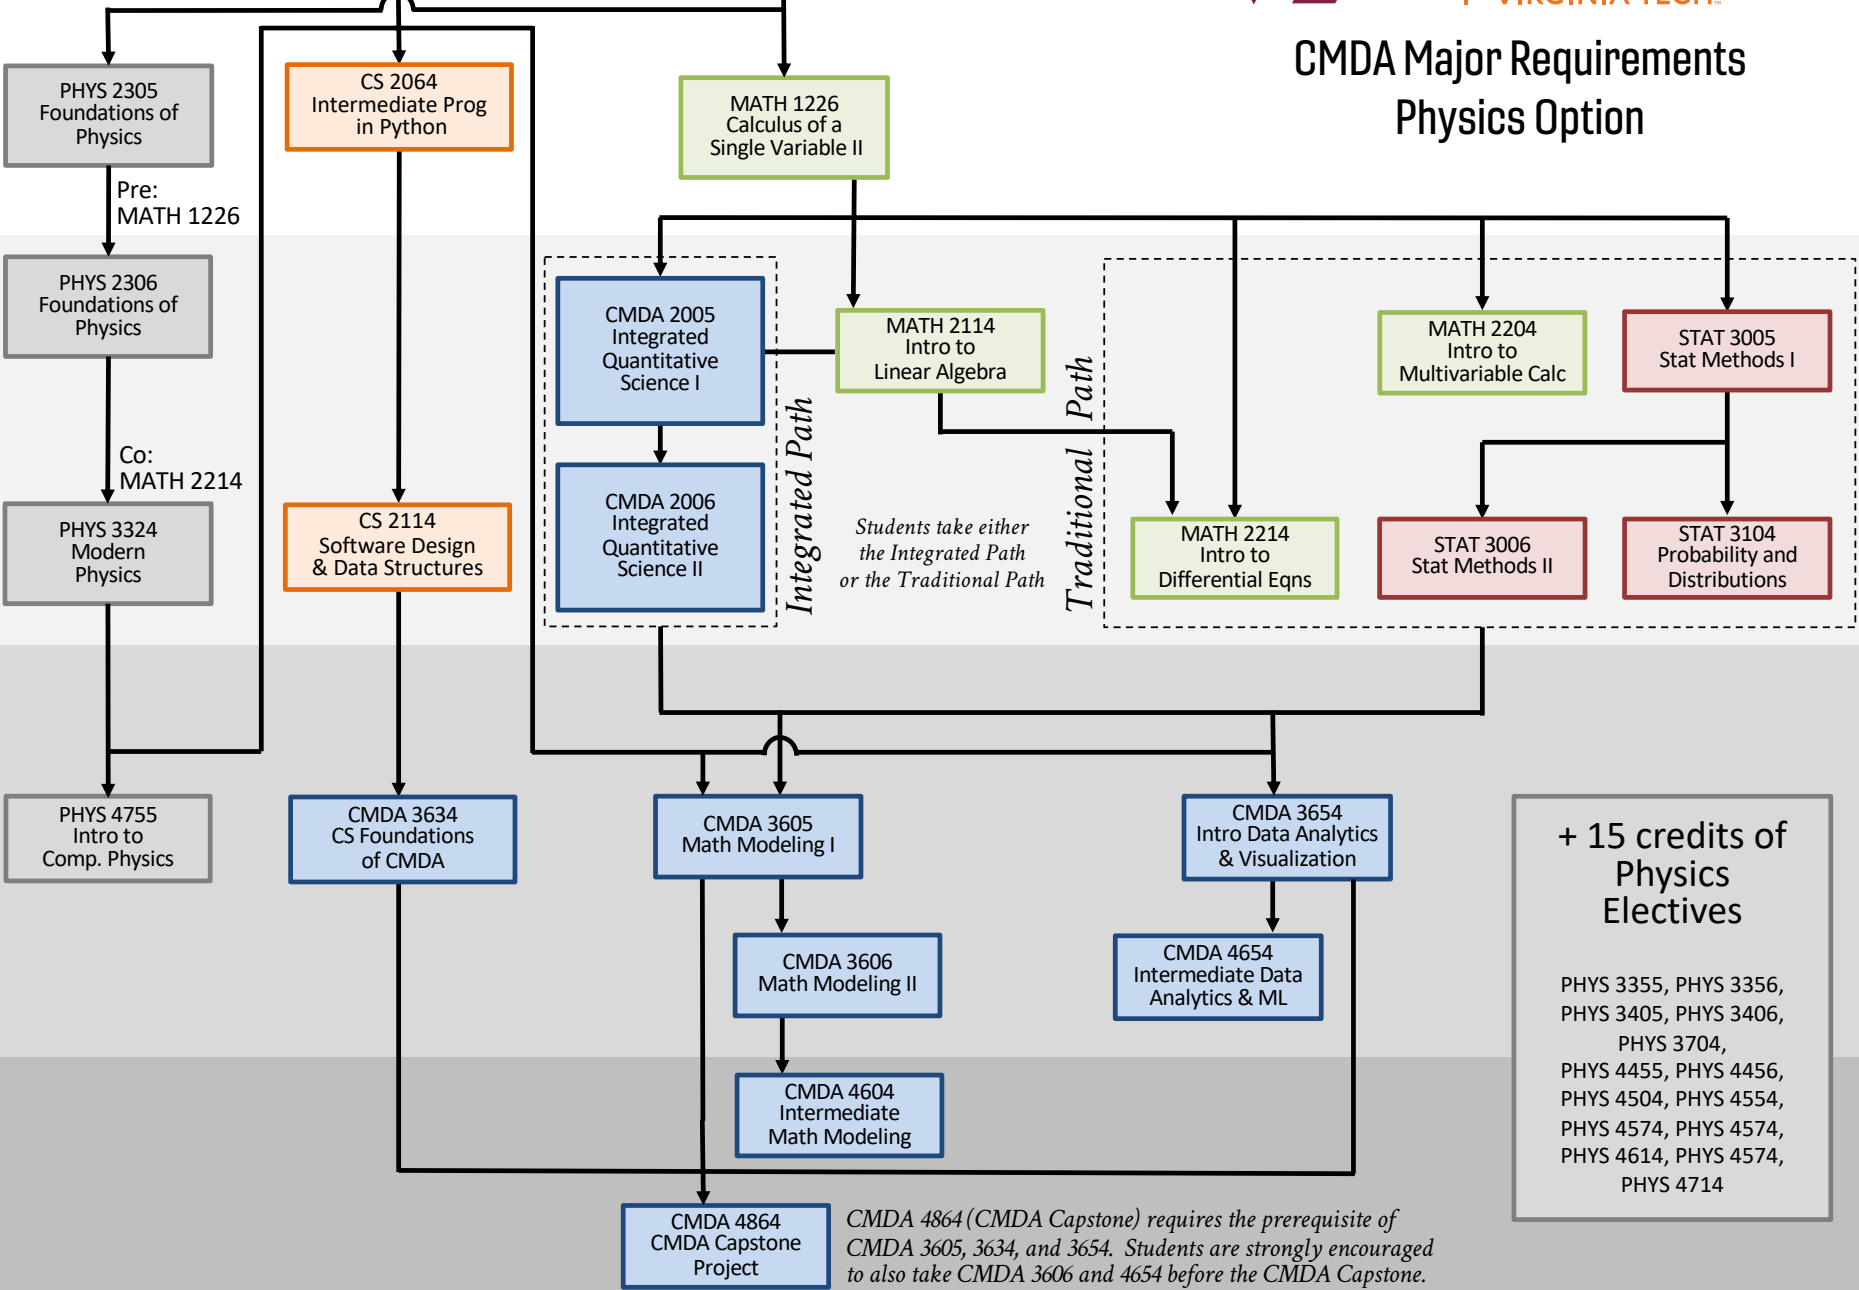

Freshman

Sophomore

Junior

Senior

CS 1064
Intro Programming
in Python

MATH 1225
Calculus of a
Single Variable I

CMDA 1634
Discovering CMDA

First Year Experience course

COLLEGE OF SCIENCE
COMPUTATIONAL MODELING
AND DATA ANALYTICS
VIRGINIA TECH.

CMDA Major Requirements Physics Option

Integrated Path

Students take either the Integrated Path or the Traditional Path

Traditional Path

+ 15 credits of Physics Electives

PHYS 3355, PHYS 3356,
PHYS 3405, PHYS 3406,
PHYS 3704,
PHYS 4455, PHYS 4456,
PHYS 4504, PHYS 4554,
PHYS 4574, PHYS 4574,
PHYS 4614, PHYS 4574,
PHYS 4714

CMDA 4864 (CMDA Capstone) requires the prerequisite of CMDA 3605, 3634, and 3654. Students are strongly encouraged to also take CMDA 3606 and 4654 before the CMDA Capstone.