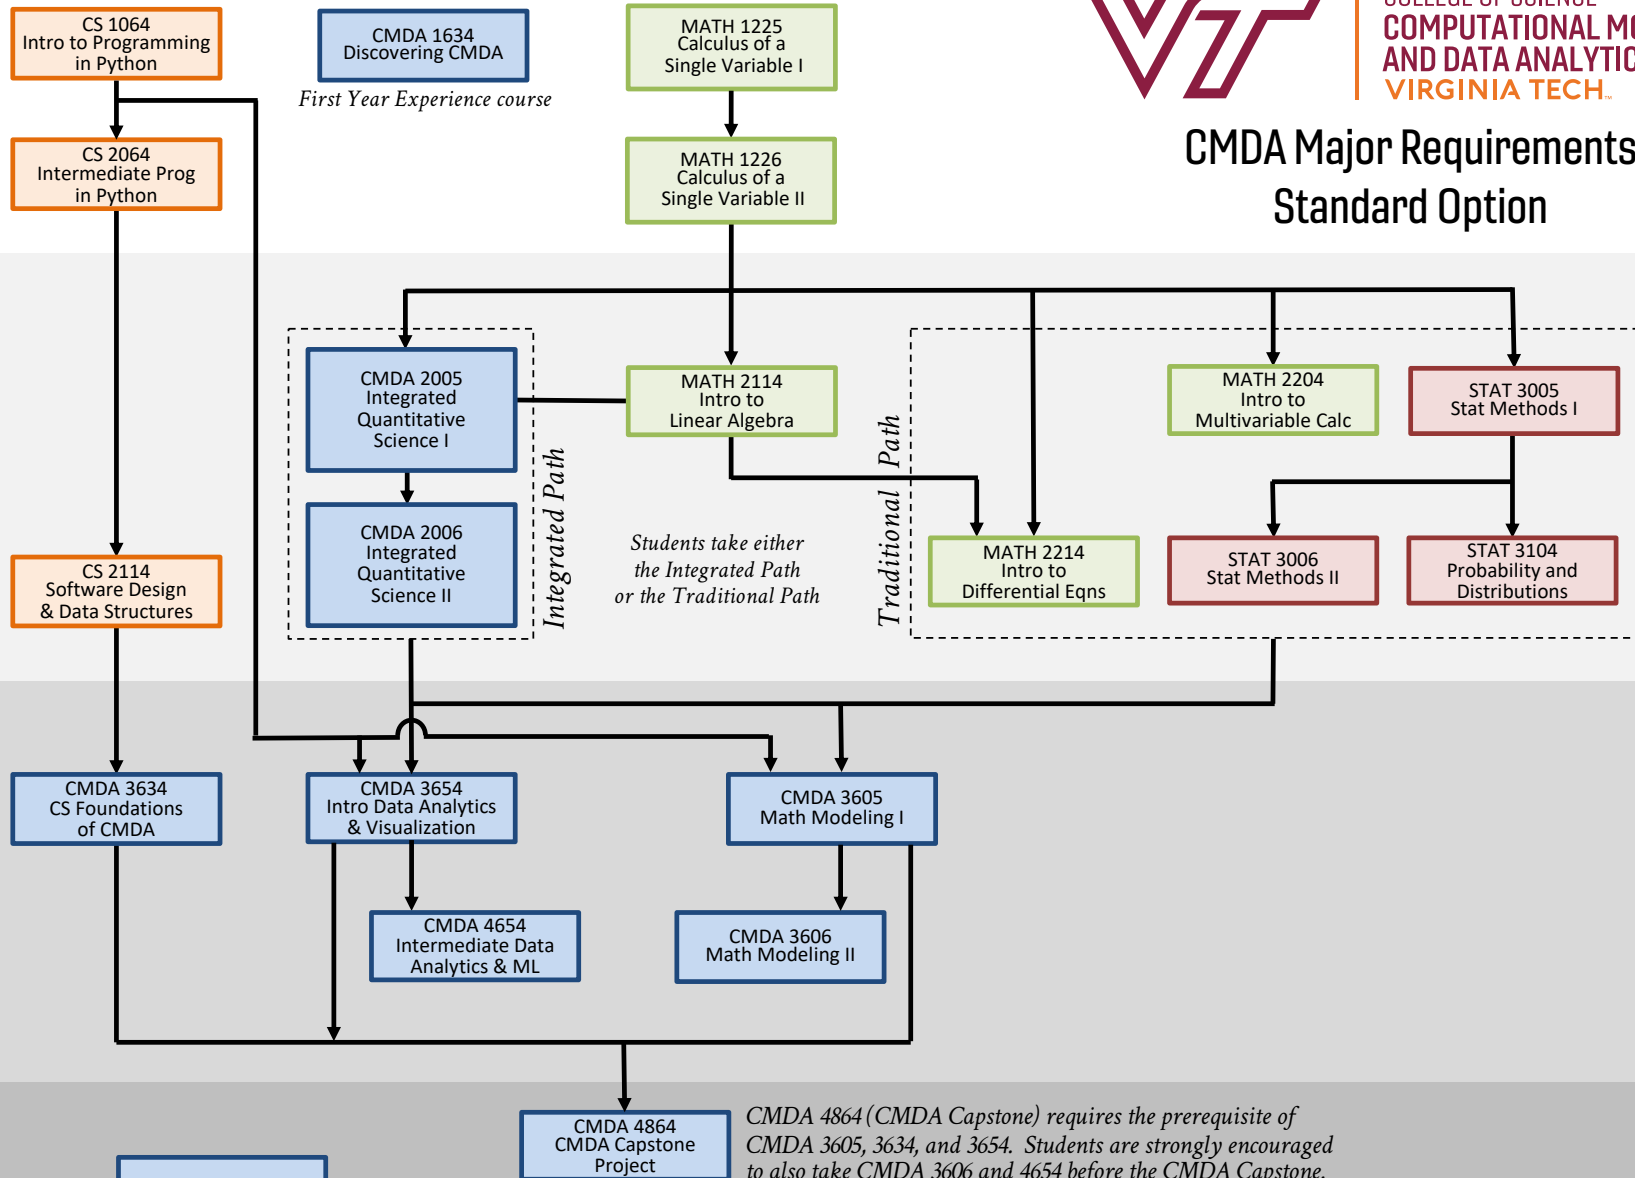

CMDA Major Requirements Standard Option

Freshman

Sophomore

Junior

Senior

+ 12 credits
of
CMDA
electives

Restricted elective options:

CMDA/ECON 4314; CMDA 4604, CMDA 4634, CMDA/STAT 4664
CS 3114, CS 4104, CS 4604, CS 4824
MATH 3134, MATH 4144, MATH 4175, MATH 4176, MATH 4425, MATH 4426, MATH 4445, MATH 4446
STAT 4004, STAT 4204, STAT 4214, STAT 4364, STAT 4444, STAT 4504, STAT 4514, STAT 4534
PHYS 4755, PHYS 4756

CMDA 4864 (CMDA Capstone) requires the prerequisite of CMDA 3605, 3634, and 3654. Students are strongly encouraged to also take CMDA 3606 and 4654 before the CMDA Capstone.